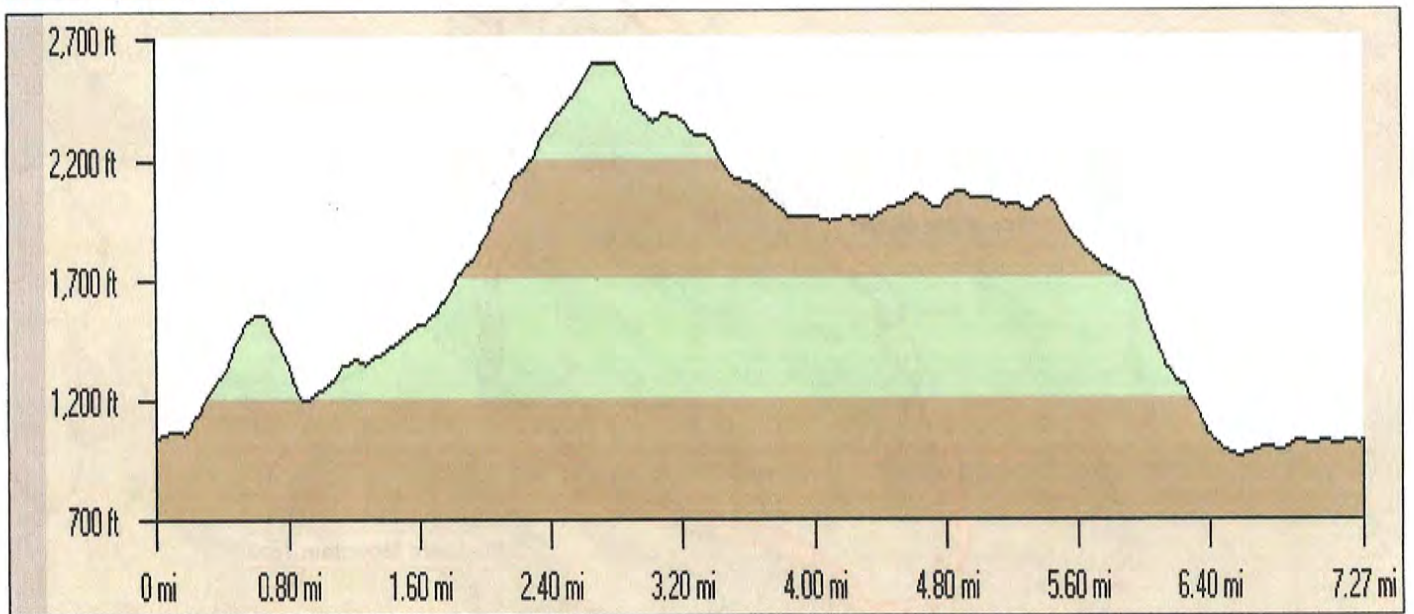

Cove Mountain and Little Cove Mountain Circuit Hike

© 2002 DeLorme. Topo USA ®. Data copyright of content owner.
www.delorme.com

Scale 1 : 43,750
1" = 3650 ft

Lin Dist: 7.18 mi	Terr Dist: 7.27 mi	Elev Gain: 2.47 ft	Avg Grade: 12
Grade: 12	Latitude: N37° 31.260'	Longitude: W79° 37.483'	Elev: 1,020.80 ft
Climb Elev: 2,419.67 ft	Desc Elev: 2,417.20 ft	Max. Elev: 2,605.06 ft	Min. Elev: 961.29 ft
Climb Dist: 3.76 mi	Desc Dist: 3.51 mi		